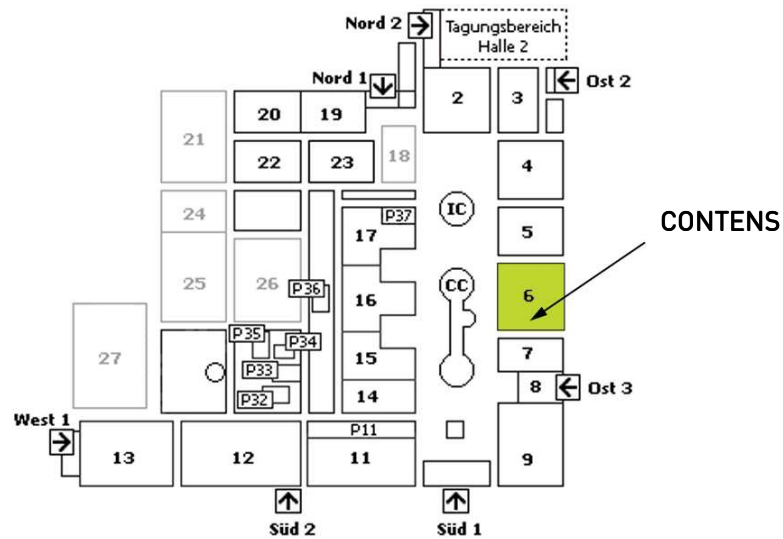

Directions to the CONTENS CeBIT stand

How to find us: **Hall 6 / Stand J32**, just to the right of the middle hallway from Hall 7 to Hall 8, following the main hallway to the WebCiety.

Location: Hall 6

Stand: J32